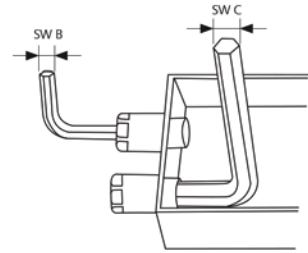

HELUTOP® HT-Clean-EMV-AT

TECHNICAL DATA

Assembly tool

■ APPLICATION

- Assembly tool to be used with an Allen key for tightening from the outside.

Part no.	Size	Spanner size mm	Height mm	Packaging unit (in pc.)
906921	M12 x 1.5	5 / 7	5	1
906922	M16 x 1.5	6 / 10	5	1
906923	M20 x 1.5	8 / 13	8	1
906924	M25 x 1.5	10 / 17	8	1